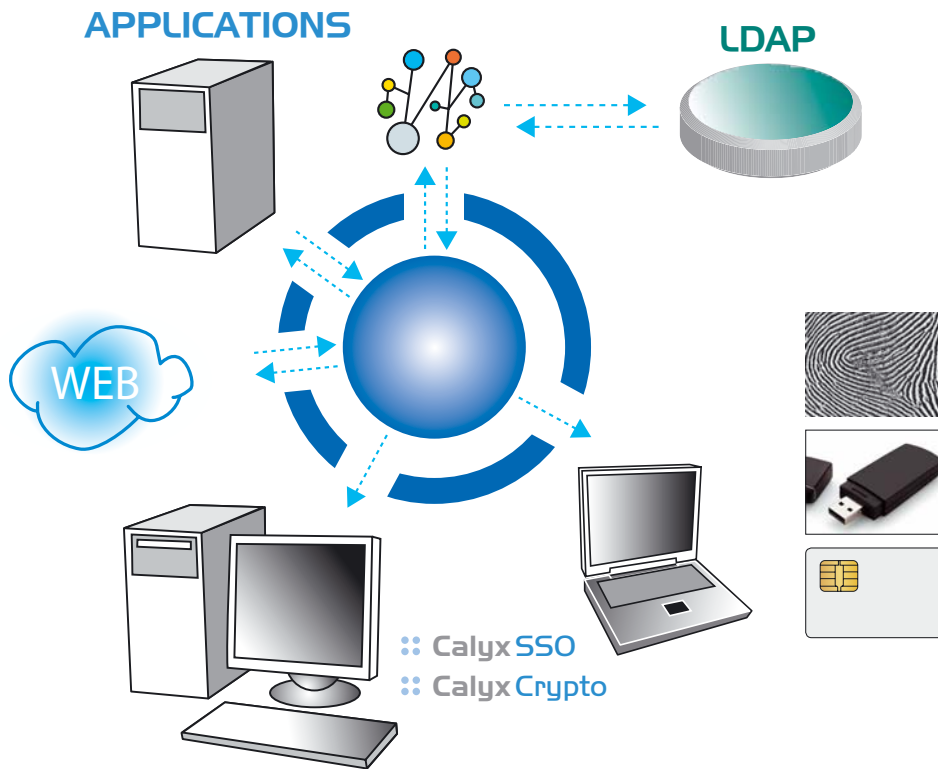

SERVER :: NetAdmin

Features

- Single Sign On
- IT Access control
- Authentication
- Personal Firewall
- Electronic Signature
- Email and Folder Encryption

Standards

- Mifare
- PCSC
- ISO7816
- PKCS #11

Support

- Windows
- Linux
- Novell
- Oracle
- SAP GUI
- SQL Server
- Lotus Notes
- Citrix MetaFrame
- CheckPoint SecuRemote

:: Calyx SSO

Single Sign On to workstations, networks, servers and applications. In order to increase the security level, Calyx SSO also works with:

- Smart cards,
- USB keys,
- Biometric readers

Username and passwords are taken out of the chosen device so they are invisible to the user and allow increased security by enforcing complex passwords. Calyx SSO also controls and manages user rights and system access.

:: NetAdmin

Centralised administration and remote configuration tool, NetAdmin allows you to perform the deployment and parameter setting of the entire Calyx Suite.

Administrators can set up and manage users, workstations or groups of workstations from one or several remote consoles.

NetAdmin is compatible with LDAP directory architecture.

:: Calyx Crypto

Guarantees data security, confidentiality and integrity. Specific directories ensure the automatic on-the-fly encryption of data stored on the computer, on the network or on an external device (USB key or others), thus ensuring their confidentiality. Session keys can also be stored on a smart card or a USB key, or can be unlocked by the use of a fingerprint.

Encryption / decryption operations are transparent to the user.

Calyx Suite is registered trademark of Oikialog

www.calyxsuite.com
contact@calyxsuite.com